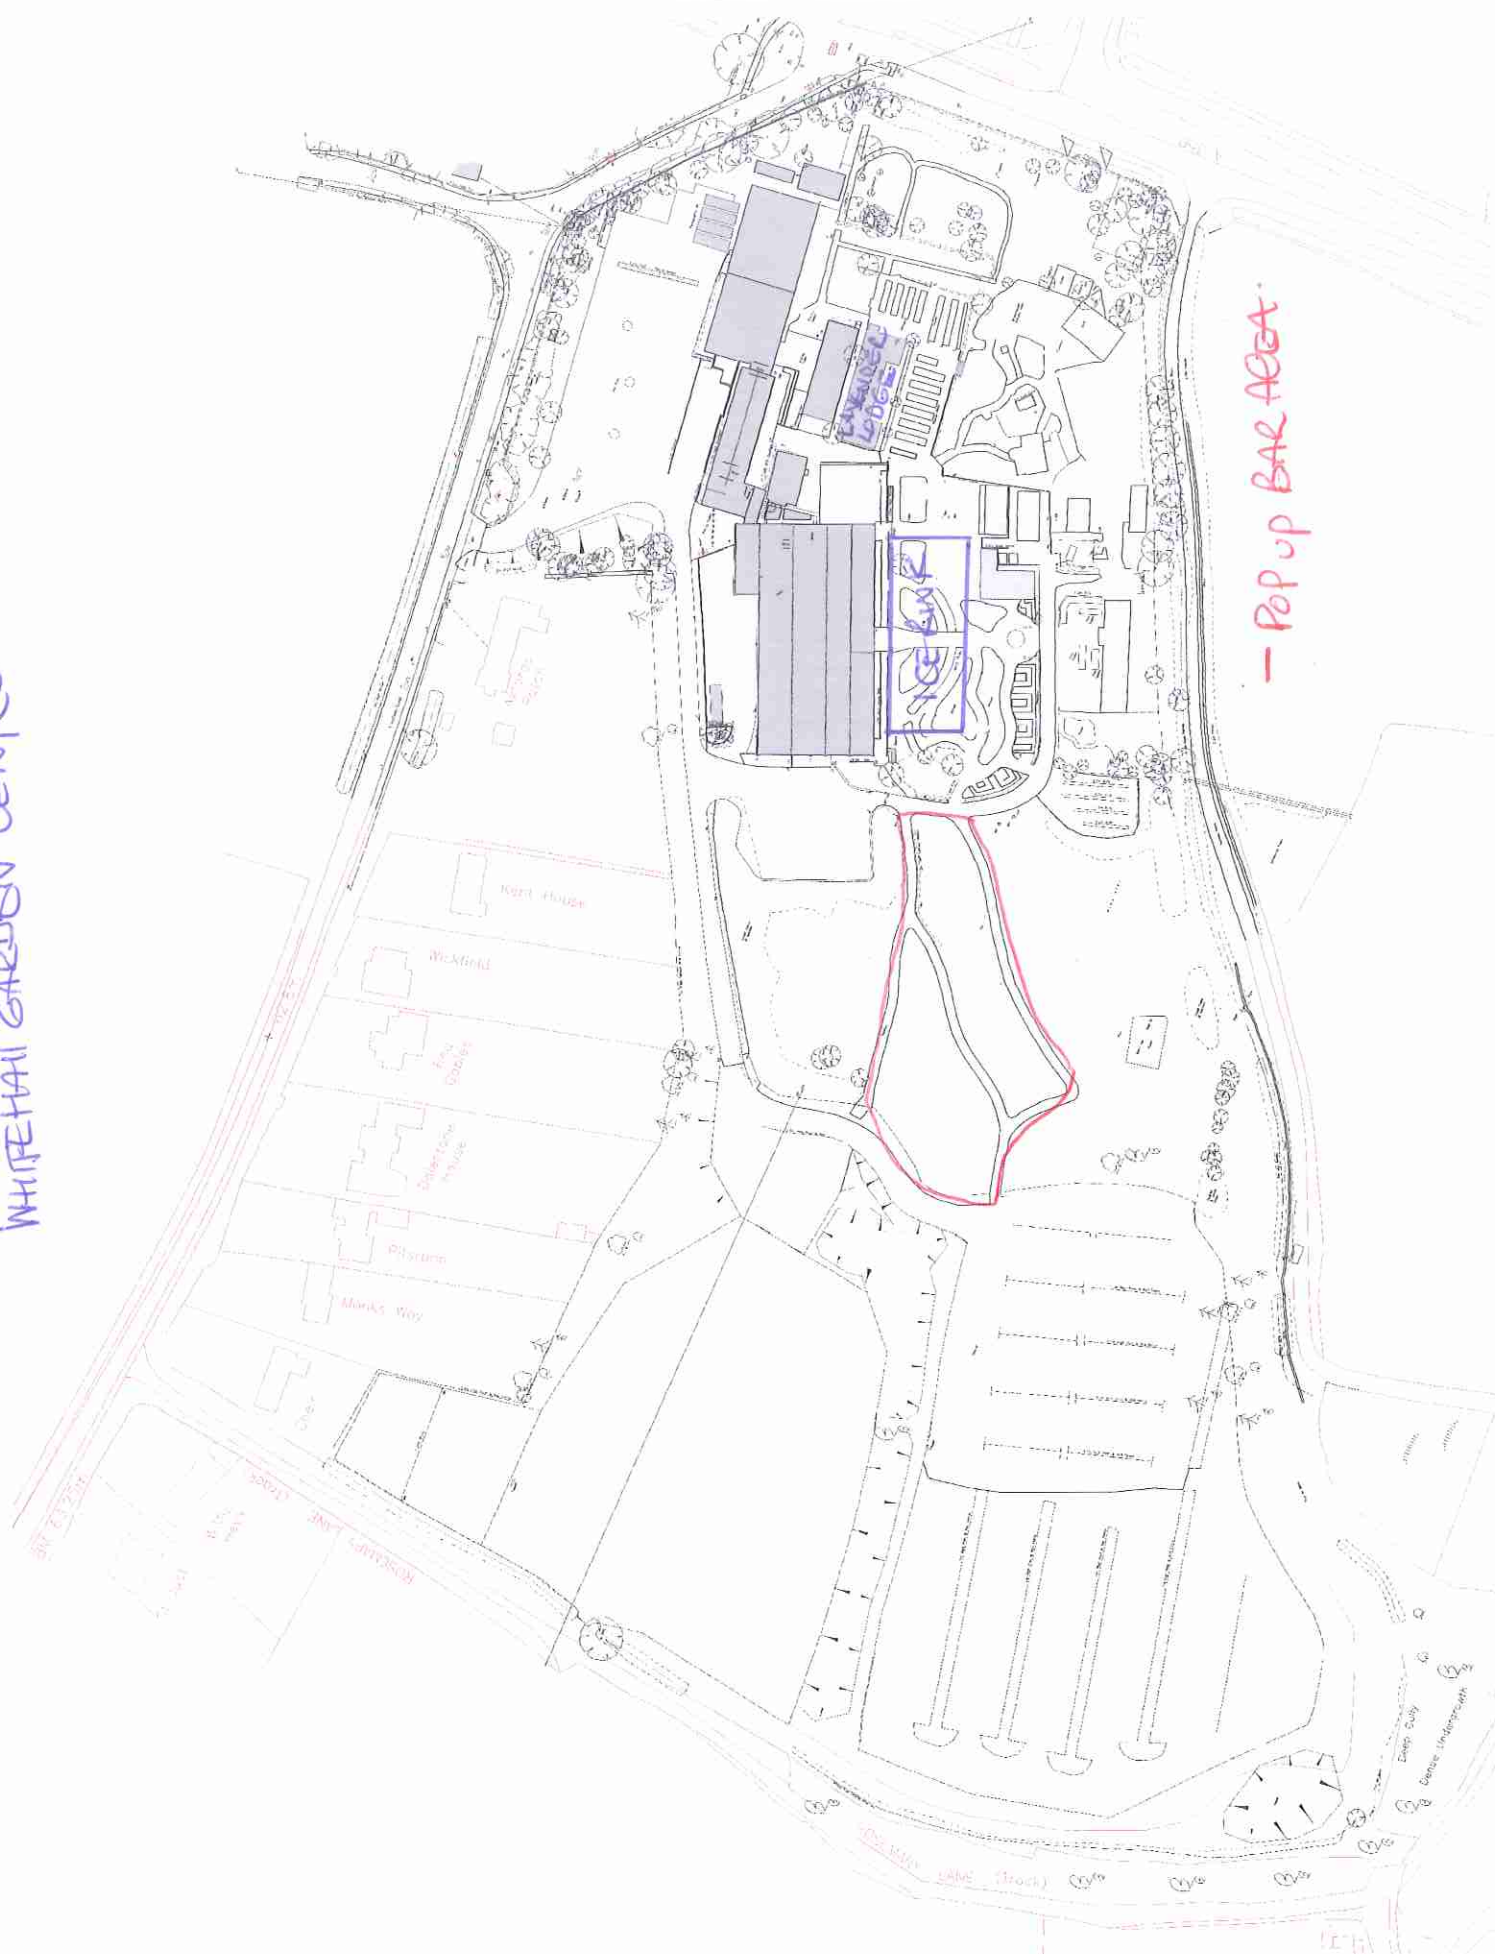

WHITEHALL GARDEN CENTRE

# ICE RINK

- CAFE FRONT COUNTERS
- ENTRANCES / EXITS
- STEPS
- KITCHEN
- FIRE EXITS
- FIRE EXTINGUISHER

51007 (approx)

LAVENDER LODGE

- FRONT COUNTER
- FIRE EXITS
- FIRE EXTINGUISHERS
- KITCHEN
- ENTRANCE / EXIT
- FIRE BLANKET
- FIRE ALARM CALL POINT