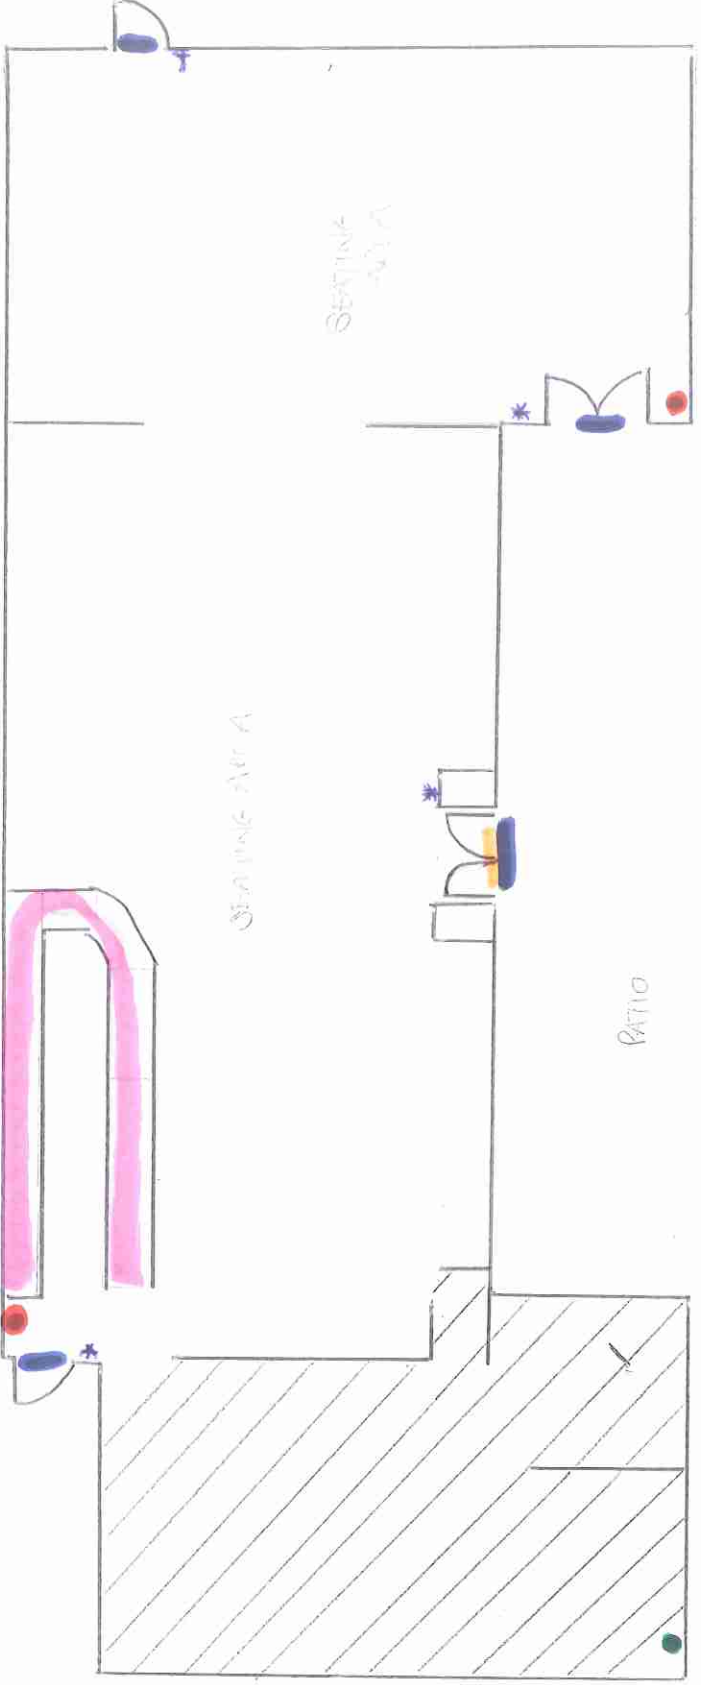

# ICE RINK

- CAFE FRONT COUNTERS
- ENTRANCES / EXITS
- STEPS
- KITCHEN
- FIRE EXITS
- FIRE EXTINGUISHER

51007 (approx)

LAVENDER LODGE

- FRONT COUNTER
- FIRE EXITS
- FIRE EXTINGUISHERS
- KITCHEN
- ENTRANCE / EXIT
- FIRE BLANKET
- FIRE ALARM CALL POINT