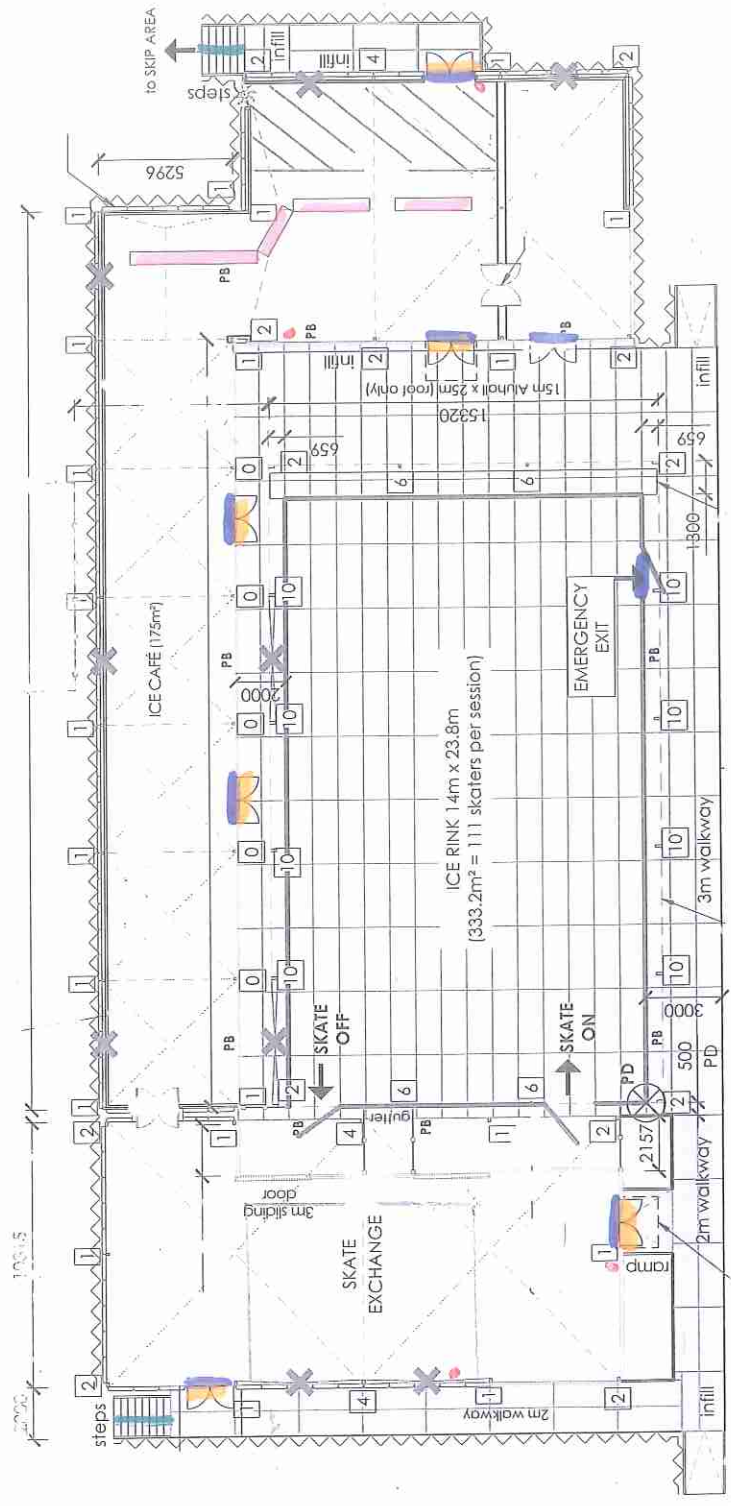

# ICE RINK

- CAFE FRONT COUNTERS
- ENTRANCES / EXITS
- STEPS
- KITCHEN
- FIRE EXITS
- FIRE EXTINGUISHER

51007 (approx)

LAVENDER LODGE

- FRONT COUNTER
- FIRE EXITS
- FIRE EXTINGUISHERS
- KITCHEN
- ENTRANCE / EXIT
- FIRE BLANKET
- FIRE ALARM CALL POINT